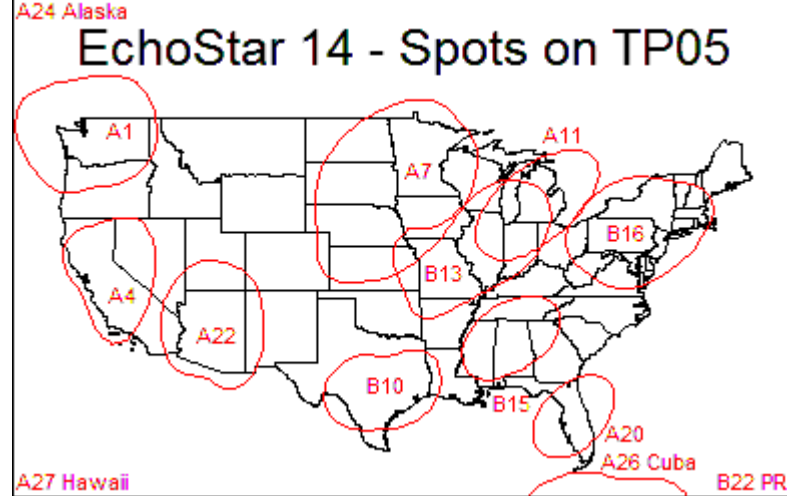

DVB	AMC7	C 137W	3760	H	25195	3/4	Off	0	0	137.0	W	No	5.15	C
DVB	AMC8	C 139W	4056	H	13250	3/4	Off	0	0	139.0	W	No	5.15	C

Spot / Location	Transponder Frequency (tp--)																														
	1	2	3	4	5	6	7	8	9	10	11	12	13	14	15	16	17	18	19	20	21	22	23	24	25	26	27	28	29	30	31
T33 (Cent North Dakota)																										X					
T34 (Utah)																							X			X					
T35 (Central Arizona)																				X											
T36 (Central Montana)				X																											
T37 (SW Montana)																													X		X
T38 (Nevada)				X								X																			
T39 (SC California)																												X			X
T40 (East Washington)																		X													
T41 (West Idaho)																									X						
T42 (Central California)																							X		X						
T43 (North California)																				X						X					X
T44 (Oregon)																												X			
T45 (NW Washington)												X																			
T46 (Alaska)																										X					
T47 (Hawaii)																									X						

Dish Network Spot Beam Locations for 110W

(from [http:// http://dishuser.org/](http://http://dishuser.org/))

Dish Network Spot Beam Locations for 119W

(from <http://jameslong.name>)