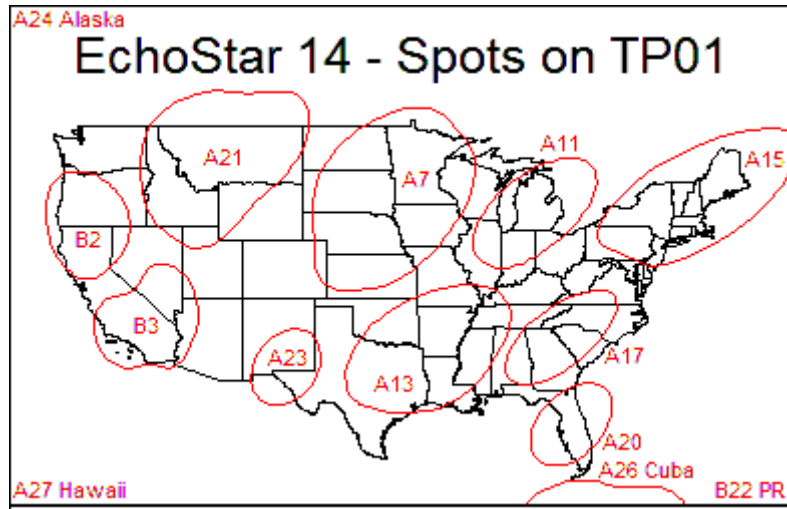

DVB	AMC7	C 137W	3760	H	25195	3/4	Off	0	0	137.0	W	No	5.15	C
DVB	AMC8	C 139W	4056	H	13250	3/4	Off	0	0	139.0	W	No	5.15	C

Spot / Location	Transponder Frequency (tp--)																														
	1	2	3	4	5	6	7	8	9	10	11	12	13	14	15	16	17	18	19	20	21	22	23	24	25	26	27	28	29	30	31
T33 (Cent North Dakota)																										X					
T34 (Utah)																							X			X					
T35 (Central Arizona)																				X											
T36 (Central Montana)				X																											
T37 (SW Montana)																													X		X
T38 (Nevada)				X								X																			
T39 (SC California)																												X			X
T40 (East Washington)																		X													
T41 (West Idaho)																									X						
T42 (Central California)																							X		X						
T43 (North California)																				X						X					X
T44 (Oregon)																												X			
T45 (NW Washington)												X																			
T46 (Alaska)																										X					
T47 (Hawaii)																									X						

Dish Network Spot Beam Locations for 110W

(from [http:// http://dishuser.org/](http://http://dishuser.org/))

Dish Network Spot Beam Locations for 119W

(from <http://jameslong.name>)