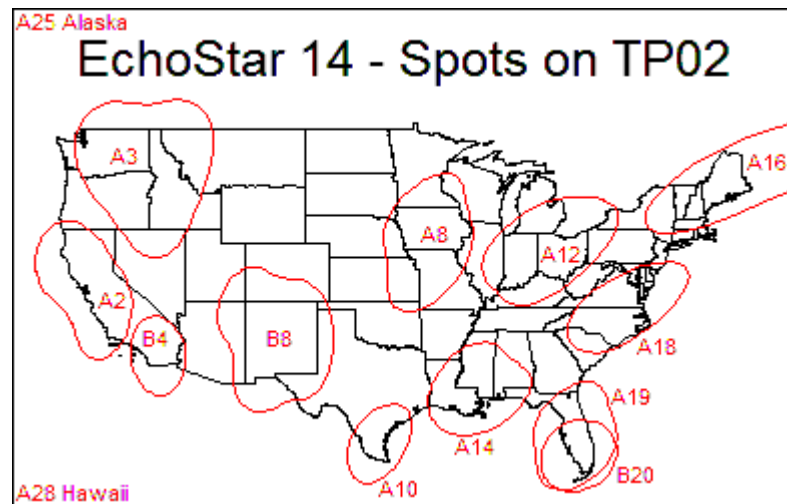

DVB	AMC7	C 137W	3760	H	25195	3/4	Off	0	0	137.0	W	No	5.15	C
DVB	AMC8	C 139W	4056	H	13250	3/4	Off	0	0	139.0	W	No	5.15	C

Spot / Location	Transponder Frequency (tp--)																														
	1	2	3	4	5	6	7	8	9	10	11	12	13	14	15	16	17	18	19	20	21	22	23	24	25	26	27	28	29	30	31
T33 (Cent North Dakota)																										X					
T34 (Utah)																							X			X					
T35 (Central Arizona)																				X											
T36 (Central Montana)				X																											
T37 (SW Montana)																													X		X
T38 (Nevada)				X								X																			
T39 (SC California)																												X			X
T40 (East Washington)																		X													
T41 (West Idaho)																									X						
T42 (Central California)																							X		X						
T43 (North California)																				X						X					X
T44 (Oregon)																												X			
T45 (NW Washington)												X																			
T46 (Alaska)																										X					
T47 (Hawaii)																									X						

Dish Network Spot Beam Locations for 110W

(from [http:// http://dishuser.org/](http://http://dishuser.org/))

Dish Network Spot Beam Locations for 119W

(from <http://jameslong.name>)