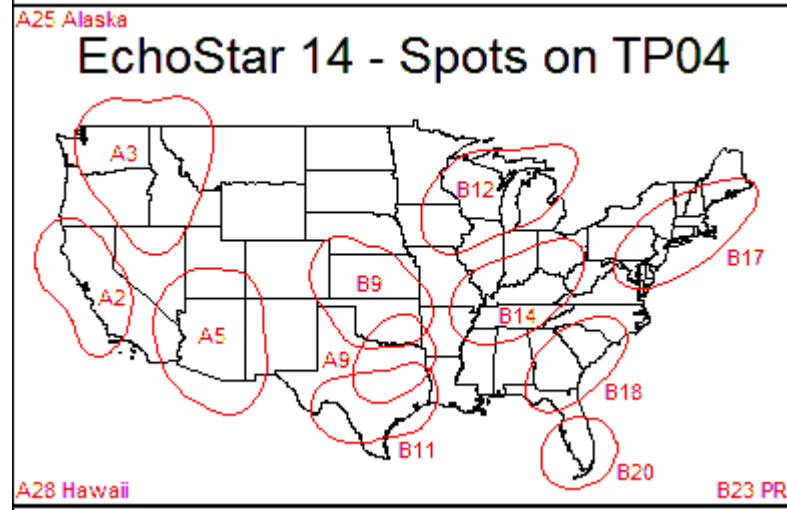

DVB	AMC7	C 137W	3760	H	25195	3/4	Off	0	0	137.0	W	No	5.15	C
DVB	AMC8	C 139W	4056	H	13250	3/4	Off	0	0	139.0	W	No	5.15	C

Spot / Location	Transponder Frequency (tp--)																														
	1	2	3	4	5	6	7	8	9	10	11	12	13	14	15	16	17	18	19	20	21	22	23	24	25	26	27	28	29	30	31
T33 (Cent North Dakota)																										X					
T34 (Utah)																							X			X					
T35 (Central Arizona)																				X											
T36 (Central Montana)				X																											
T37 (SW Montana)																													X		X
T38 (Nevada)				X								X																			
T39 (SC California)																												X			X
T40 (East Washington)																		X													
T41 (West Idaho)																									X						
T42 (Central California)																							X		X						
T43 (North California)																				X						X					X
T44 (Oregon)																												X			
T45 (NW Washington)												X																			
T46 (Alaska)																										X					
T47 (Hawaii)																									X						

Dish Network Spot Beam Locations for 110W

(from [http:// http://dishuser.org/](http://http://dishuser.org/))

Dish Network Spot Beam Locations for 119W

(from <http://jameslong.name>)