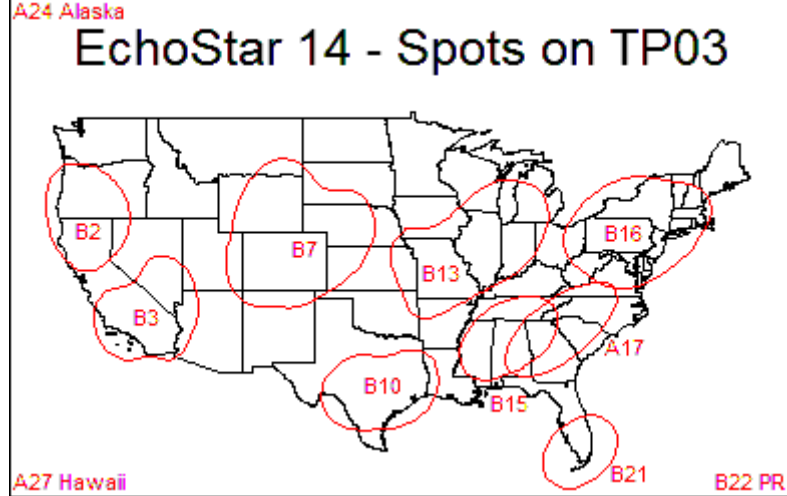

DVB	AMC7	C 137W	3760	H	25195	3/4	Off	0	0	137.0	W	No	5.15	C
DVB	AMC8	C 139W	4056	H	13250	3/4	Off	0	0	139.0	W	No	5.15	C

Spot / Location	Transponder Frequency (tp--)																														
	1	2	3	4	5	6	7	8	9	10	11	12	13	14	15	16	17	18	19	20	21	22	23	24	25	26	27	28	29	30	31
T33 (Cent North Dakota)																										X					
T34 (Utah)																							X			X					
T35 (Central Arizona)																				X											
T36 (Central Montana)				X																											
T37 (SW Montana)																													X		X
T38 (Nevada)				X								X																			
T39 (SC California)																												X			X
T40 (East Washington)																		X													
T41 (West Idaho)																									X						
T42 (Central California)																							X		X						
T43 (North California)																				X						X					X
T44 (Oregon)																												X			
T45 (NW Washington)												X																			
T46 (Alaska)																										X					
T47 (Hawaii)																									X						

Dish Network Spot Beam Locations for 110W

(from [http:// http://dishuser.org/](http://http://dishuser.org/))

Dish Network Spot Beam Locations for 119W

(from <http://jameslong.name>)